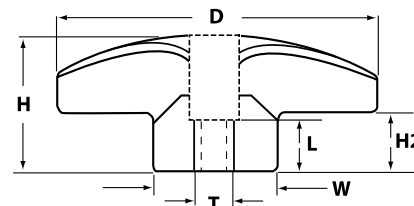

NYLON 2 LOBE KNOB THRU HOLE WITH STEEL THREADED INSERT

P/N	DIA.	Height	Width	H2	Thread	Length
IL422-4X38-TH	1-1/8	3/4	1/2	1/8	1/4-20	3/8
IL422-4X50-TH	1-1/8	3/4	1/2	1/8	1/4-20	1/2
IL422-4X44-TH	2-1/2	1-1/3	3/4	1/2	1/4-20	7/16
IL422-5X50-TH	2-1/2	1-1/3	3/4	1/2	5/16-18	1/2
IL422-6X62-TH	2-1/2	1-1/3	3/4	1/2	3/8-16	5/8

PHENOLIC 2 LOBE KNOB WITH ZINC PLATED STEEL STUD

P/N	DIA.	Height	Width	H2	Thread	Length
IL423-4X50	1	5/8	1/2	1/8	1/4-20	1/2
IL423-5X75	2	1-1/8	3/4	1/2	5/16-18	3/4
IL423-6X1	2	1-1/8	3/4	1/2	3/8-16	1

2 & 3 Lobe Knobs

Phenolic 2 & 3-lobe knobs are offered with a brass threaded insert, a zinc-plated steel stud or a stainless steel stud.

PHENOLIC 2 LOBE KNOB WITH 303 STAINLESS STEEL STUD

P/N	Dia.	Height	Width	H2	Thread	Length
IL423-4X75-SS	2	1-1/8	3/4	1/2	1/4-20	3/4
IL423-5X50-SS	2	1-1/8	3/4	1/2	5/16-18	1/2
IL423-5X1-SS	2	1-1/8	3/4	1/2	5/16-18	1
IL423-6X1-SS	2	1-1/8	3/4	1/2	3/8-16	1

PHENOLIC 3 LOBE THRU HOLE WITH BRASS THREADED INSERT

P/N	DIA.	Height	Width	H2	Thread	Length
IL424-3FX25-TH	1-1/8	3/4	1/2	1/4	10-32	1/4
IL424-4X25-TH	1-1/2	7/8	5/8	1/4	1/4-20	1/4
IL424-5X25-TH	1-1/2	7/8	5/8	1/4	5/16-18	1/4
IL424-5X38-TH	2	1	3/4	3/8	5/16-18	3/8
IL424-6X25-TH	1-1/2	7/8	5/8	1/4	3/8-16	1/4
IL424-6X38-TH	2	1	3/4	3/8	3/8-16	3/8