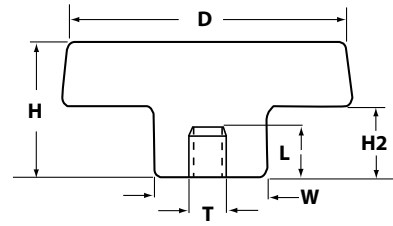

2 Lobe Knobs

Phenolic 2-lobe knobs are offered with a brass threaded insert, a zinc-plated steel stud or a stainless steel stud.

PHENOLIC 2 LOBE KNOB WITH BRASS THREAD INSERT

P/N	DIA.	Height	Width	H2	Thread	Length
IL422-4X38	2	1-1/8	3/4	1/2	1/4-20	3/8
IL422-5X50	2	1-1/8	3/4	1/2	5/16-18	1/2
IL422-6X50	2	1-1/8	3/4	1/2	3/8-16	1/2

NYLON 2 LOBE KNOB THRU HOLE WITH STEEL THREADED INSERT

P/N	DIA.	Height	Width	H2	Thread	Length
IL422-4X38-TH	1-1/8	3/4	1/2	1/8	1/4-20	3/8
IL422-4X50-TH	1-1/8	3/4	1/2	1/8	1/4-20	1/2
IL422-4X44-TH	2-1/2	1-1/3	3/4	1/2	1/4-20	7/16
IL422-5X50-TH	2-1/2	1-1/3	3/4	1/2	5/16-18	1/2
IL422-6X62-TH	2-1/2	1-1/3	3/4	1/2	3/8-16	5/8

PHENOLIC 2 LOBE KNOB WITH ZINC PLATED STEEL STUD

P/N	DIA.	Height	Width	H2	Thread	Length
IL423-4X50	1	5/8	1/2	1/8	1/4-20	1/2
IL423-5X75	2	1-1/8	3/4	1/2	5/16-18	3/4
IL423-6X1	2	1-1/8	3/4	1/2	3/8-16	1

2 & 3 Lobe Knobs

PHENOLIC 3 LOBE THRU HOLE WITH BRASS THREADED INSERT

P/N	DIA.	Height	Width	H2	Thread	Length
IL424-3FX25-TH	1-1/8	3/4	1/2	1/4	10-32	1/4
IL424-4X25-TH	1-1/2	7/8	5/8	1/4	1/4-20	1/4
IL424-5X25-TH	1-1/2	7/8	5/8	1/4	5/16-18	1/4
IL424-5X38-TH	2	1	3/4	3/8	5/16-18	3/8
IL424-6X25-TH	1-1/2	7/8	5/8	1/4	3/8-16	1/4
IL424-6X38-TH	2	1	3/4	3/8	3/8-16	3/8