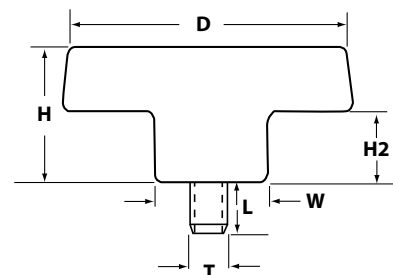

2 Lobe Knobs

Phenolic 2-lobe knobs are offered with a brass threaded insert, a zinc-plated steel stud or a stainless steel stud.

PHENOLIC 2 LOBE KNOB WITH BRASS THREAD INSERT

P/N	DIA.	Height	Width	H2	Thread	Length
IL422-4X38	2	1-1/8	3/4	1/2	1/4-20	3/8
IL422-5X50	2	1-1/8	3/4	1/2	5/16-18	1/2
IL422-6X50	2	1-1/8	3/4	1/2	3/8-16	1/2

NYLON 2 LOBE KNOB THRU HOLE WITH STEEL THREADED INSERT

P/N	DIA.	Height	Width	H2	Thread	Length
IL422-4X38-TH	1-1/8	3/4	1/2	1/8	1/4-20	3/8
IL422-4X50-TH	1-1/8	3/4	1/2	1/8	1/4-20	1/2
IL422-4X44-TH	2-1/2	1-1/3	3/4	1/2	1/4-20	7/16
IL422-5X50-TH	2-1/2	1-1/3	3/4	1/2	5/16-18	1/2
IL422-6X62-TH	2-1/2	1-1/3	3/4	1/2	3/8-16	5/8

PHENOLIC 2 LOBE KNOB WITH ZINC PLATED STEEL STUD

P/N	DIA.	Height	Width	H2	Thread	Length
IL423-4X50	1	5/8	1/2	1/8	1/4-20	1/2
IL423-5X75	2	1-1/8	3/4	1/2	5/16-18	3/4
IL423-6X1	2	1-1/8	3/4	1/2	3/8-16	1

2 & 3 Lobe Knobs

PHENOLIC 3 LOBE THRU HOLE WITH BRASS THREADED INSERT

P/N	DIA.	Height	Width	H2	Thread	Length
IL424-3FX25-TH	1-1/8	3/4	1/2	1/4	10-32	1/4
IL424-4X25-TH	1-1/2	7/8	5/8	1/4	1/4-20	1/4
IL424-5X25-TH	1-1/2	7/8	5/8	1/4	5/16-18	1/4
IL424-5X38-TH	2	1	3/4	3/8	5/16-18	3/8
IL424-6X25-TH	1-1/2	7/8	5/8	1/4	3/8-16	1/4
IL424-6X38-TH	2	1	3/4	3/8	3/8-16	3/8