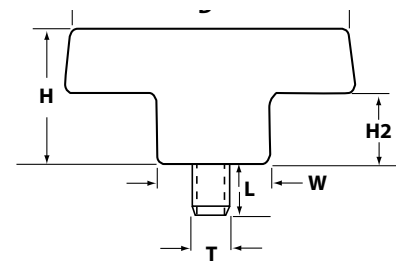

2 & 3 Lobe Knobs

Phenolic 2 & 3-lobe knobs are offered with a brass threaded insert, a zinc-plated steel stud or a stainless steel stud.

PHENOLIC 2 LOBE KNOB WITH 303 STAINLESS STEEL STUD

P/N	Dia.	Height	Width	H2	Thread	Length
IL423-4X75-SS	2	1-1/8	3/4	1/2	1/4-20	3/4
IL423-5X50-SS	2	1-1/8	3/4	1/2	5/16-18	1/2
IL423-5X1-SS	2	1-1/8	3/4	1/2	5/16-18	1
IL423-6X1-SS	2	1-1/8	3/4	1/2	3/8-16	1