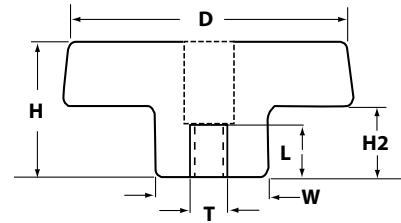

2 Lobe Knobs

Phenolic 2-lobe knobs are offered with a brass threaded insert, a zinc-plated steel stud or a stainless steel stud.

PHENOLIC 2 LOBE KNOB WITH BRASS THREAD INSERT

P/N	DIA.	Height	Width	H2	Thread	Length
IL422-4X38	2	1-1/8	3/4	1/2	1/4-20	3/8
IL422-5X50	2	1-1/8	3/4	1/2	5/16-18	1/2
IL422-6X50	2	1-1/8	3/4	1/2	3/8-16	1/2

NYLON 2 LOBE KNOB THRU HOLE WITH STEEL THREADED INSERT

P/N	DIA.	Height	Width	H2	Thread	Length
IL422-4X38-TH	1-1/8	3/4	1/2	1/8	1/4-20	3/8
IL422-4X50-TH	1-1/8	3/4	1/2	1/8	1/4-20	1/2
IL422-4X44-TH	2-1/2	1-1/3	3/4	1/2	1/4-20	7/16
IL422-5X50-TH	2-1/2	1-1/3	3/4	1/2	5/16-18	1/2
IL422-6X62-TH	2-1/2	1-1/3	3/4	1/2	3/8-16	5/8

PHENOLIC 2 LOBE KNOB WITH ZINC PLATED STEEL STUD

P/N	DIA.	Height	Width	H2	Thread	Length
IL423-4X50	1	5/8	1/2	1/8	1/4-20	1/2
IL423-5X75	2	1-1/8	3/4	1/2	5/16-18	3/4
IL423-6X1	2	1-1/8	3/4	1/2	3/8-16	1

2 & 3 Lobe Knobs

PHENOLIC 3 LOBE THRU HOLE WITH BRASS THREADED INSERT

P/N	DIA.	Height	Width	H2	Thread	Length
IL424-3FX25-TH	1-1/8	3/4	1/2	1/4	10-32	1/4
IL424-4X25-TH	1-1/2	7/8	5/8	1/4	1/4-20	1/4
IL424-5X25-TH	1-1/2	7/8	5/8	1/4	5/16-18	1/4
IL424-5X38-TH	2	1	3/4	3/8	5/16-18	3/8
IL424-6X25-TH	1-1/2	7/8	5/8	1/4	3/8-16	1/4
IL424-6X38-TH	2	1	3/4	3/8	3/8-16	3/8