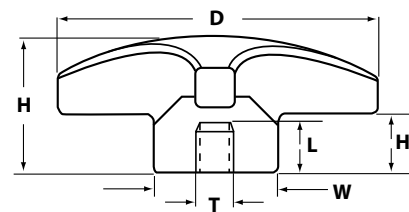

NYLON 2 LOBE KNOB THRU HOLE WITH STEEL THREADED INSERT

P/N	DIA.	Height	Width	H2	Thread	Length
IL422-4X38-TH	1-1/8	3/4	1/2	1/8	1/4-20	3/8
IL422-4X50-TH	1-1/8	3/4	1/2	1/8	1/4-20	1/2
IL422-4X44-TH	2-1/2	1-1/3	3/4	1/2	1/4-20	7/16
IL422-5X50-TH	2-1/2	1-1/3	3/4	1/2	5/16-18	1/2
IL422-6X62-TH	2-1/2	1-1/3	3/4	1/2	3/8-16	5/8

PHENOLIC 2 LOBE KNOB WITH ZINC PLATED STEEL STUD

P/N	DIA.	Height	Width	H2	Thread	Length
IL423-4X50	1	5/8	1/2	1/8	1/4-20	1/2
IL423-5X75	2	1-1/8	3/4	1/2	5/16-18	3/4
IL423-6X1	2	1-1/8	3/4	1/2	3/8-16	1

2 & 3 Lobe Knobs

Phenolic 2 & 3-lobe knobs are offered with a brass threaded insert, a zinc-plated steel stud or a stainless steel stud.

PHENOLIC 2 LOBE KNOB WITH 303 STAINLESS STEEL STUD

P/N	Dia.	Height	Width	H2	Thread	Length
IL423-4X75-SS	2	1-1/8	3/4	1/2	1/4-20	3/4
IL423-5X50-SS	2	1-1/8	3/4	1/2	5/16-18	1/2
IL423-5X1-SS	2	1-1/8	3/4	1/2	5/16-18	1
IL423-6X1-SS	2	1-1/8	3/4	1/2	3/8-16	1

PHENOLIC 3 LOBE THRU HOLE WITH BRASS THREADED INSERT

P/N	DIA.	Height	Width	H2	Thread	Length
IL424-3FX25-TH	1-1/8	3/4	1/2	1/4	10-32	1/4
IL424-4X25-TH	1-1/2	7/8	5/8	1/4	1/4-20	1/4
IL424-5X25-TH	1-1/2	7/8	5/8	1/4	5/16-18	1/4
IL424-5X38-TH	2	1	3/4	3/8	5/16-18	3/8
IL424-6X25-TH	1-1/2	7/8	5/8	1/4	3/8-16	1/4
IL424-6X38-TH	2	1	3/4	3/8	3/8-16	3/8